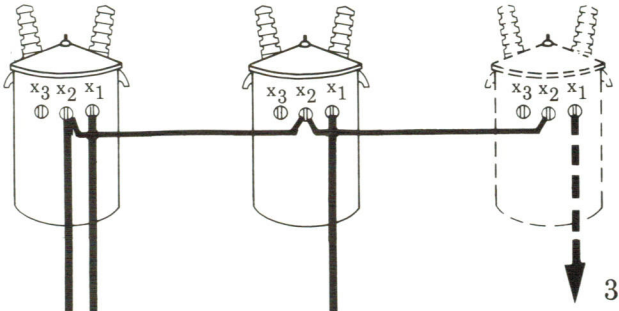

# NETWORK, THREE-WIRE

Measurement of energy on a network, three-wire, 120/208-volt service with a 2-stator meter.

FORM 12S

D5S-5 or D5S-5U METER  
INTERNAL DIAGRAM  
FRONT VIEW

5-TERMINAL NON-CIRCUIT CLOSING SOCKET  
FRONT VIEW