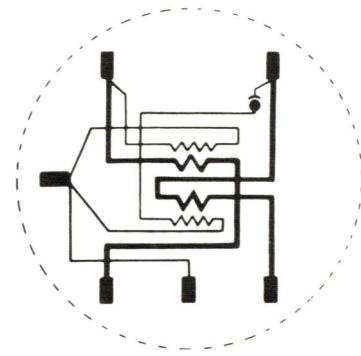

# NETWORK, THREE-WIRE

Measurement of energy on a network, three-wire, 120/208-volt service with a 2-stator meter.

FORM 12S

D5S-5 or D5S-5U METER  
INTERNAL DIAGRAM  
FRONT VIEW

5-TERMINAL NON-CIRCUIT CLOSING SOCKET  
FRONT VIEW