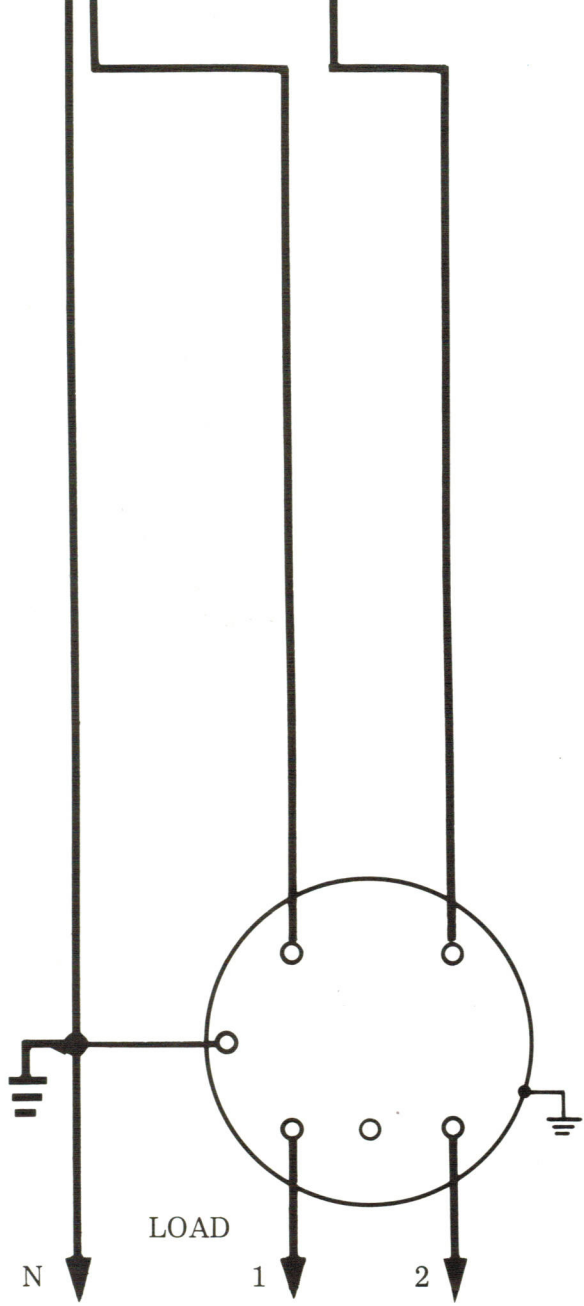

# NETWORK, THREE-WIRE

Measurement of energy on a network, three-wire, 120/208-volt service with a 2-stator meter.

FORM 12S

D5S-5 or D5S-5U METER  
INTERNAL DIAGRAM  
FRONT VIEW

5-TERMINAL NON-CIRCUIT CLOSING SOCKET  
FRONT VIEW