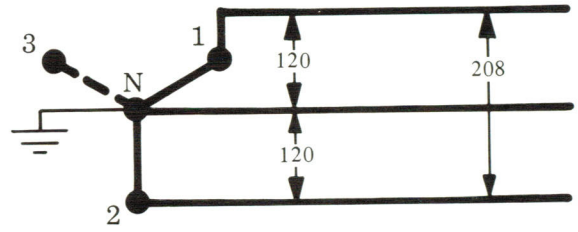

# NETWORK, THREE-WIRE

Measurement of energy on a network, three-wire, 120/208-volt service with a 2-stator meter.

FORM 12S

D5S-5 or D5S-5U METER  
INTERNAL DIAGRAM  
FRONT VIEW

5-TERMINAL NON-CIRCUIT CLOSING SOCKET  
FRONT VIEW